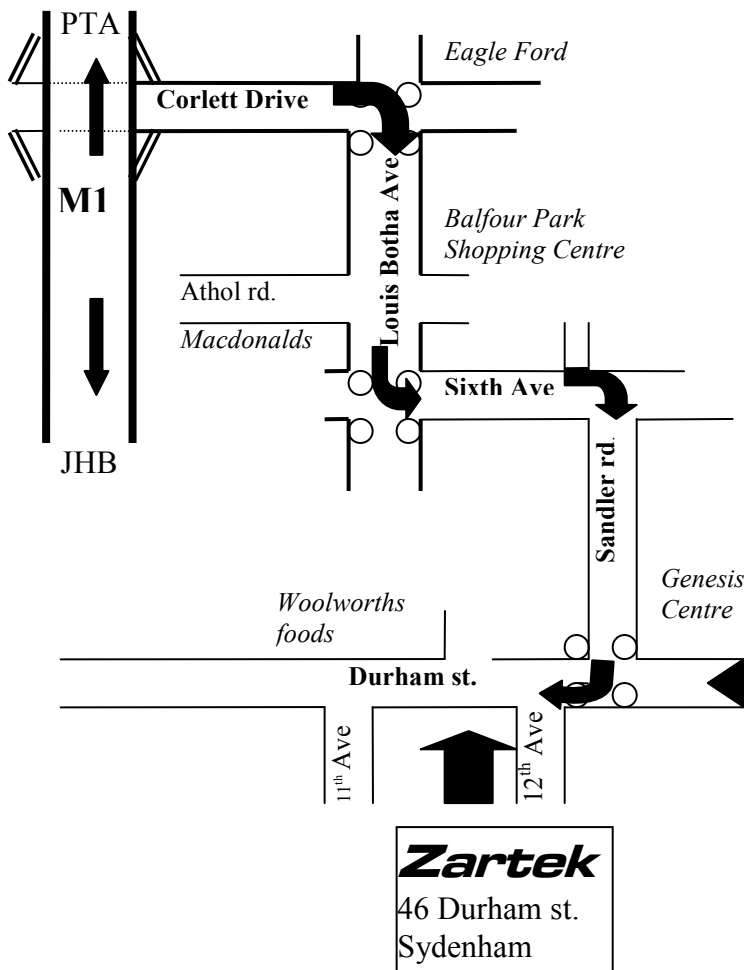

Directions to **Zartek cc** premises :

46 Durham St. Sydenham.  
Tel 011-640-2460  
Fax 011-640-2026

From M1 via Corlett Drive off ramp, Louis Botha Ave, 6<sup>th</sup> Ave, Sandler rd and Durham st

From N3 via Linksfield rd. off ramp, Club st. ,George rd. Durham st